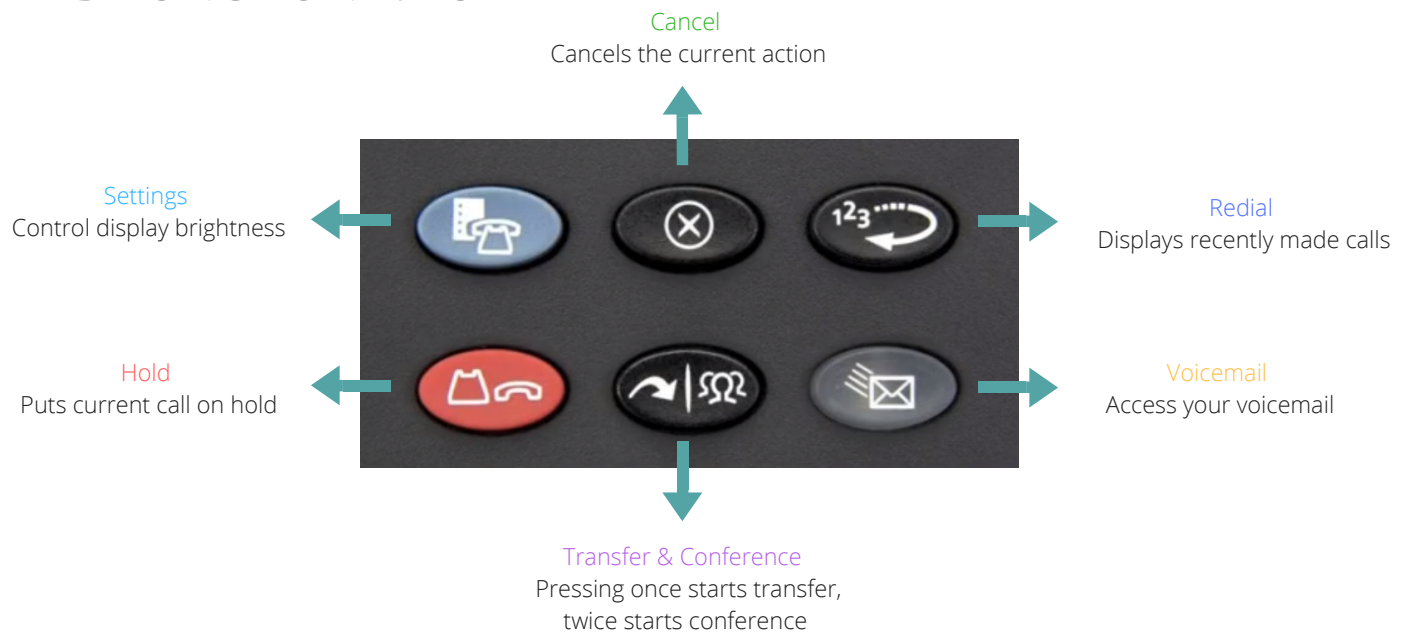

FIXED FUNCTION KEYS

HOW TO

Use the Directory

- Press the MENU softkey
- Press the DIR softkey
- Enter the first letter of name using keypad
- Use the arrow keys to find the name
- Press the DIAL softkey

Make a Conf Call

- While on a call:
- Press Transfer & Conference key 2x
 - Dial the second number
 - Announce the call
 - Press Transfer & Conf key key to join calls

Transfer a Call

- Press Transfer & Conference key
- Dial the number
- Press Transfer & Conference key and hang up